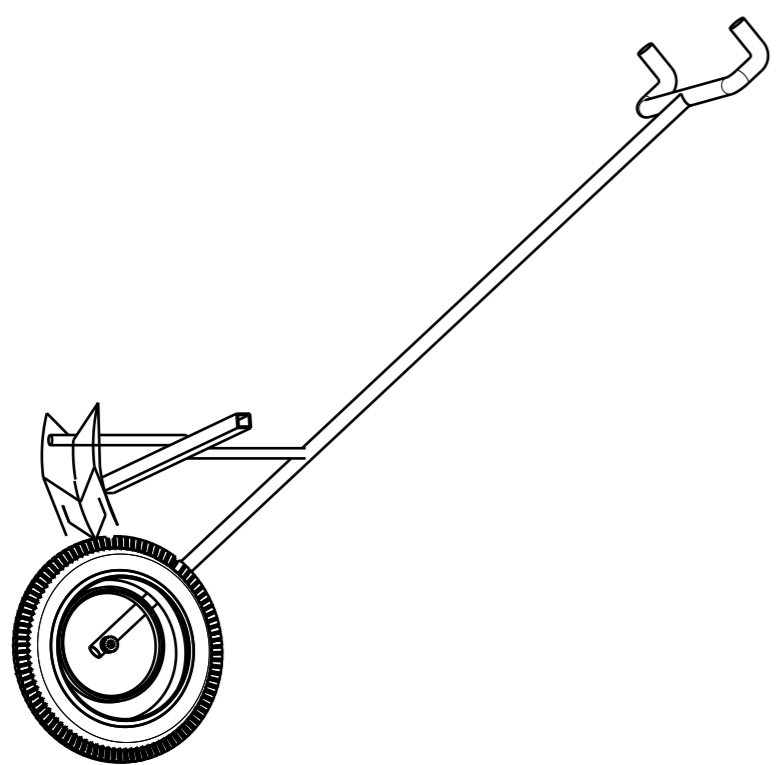

H G F E D C B A

4

4

3

3

2

2

1

1

Right view
Scale: 1:13

Bottom view
Scale: 1:13

Front view
Scale: 1:13

Weed Remover with Wheels

Drawn by VISHAL PATIL (1661460)
DATE: 15-08-2019

SIZE **A3**

Scale : 1:13